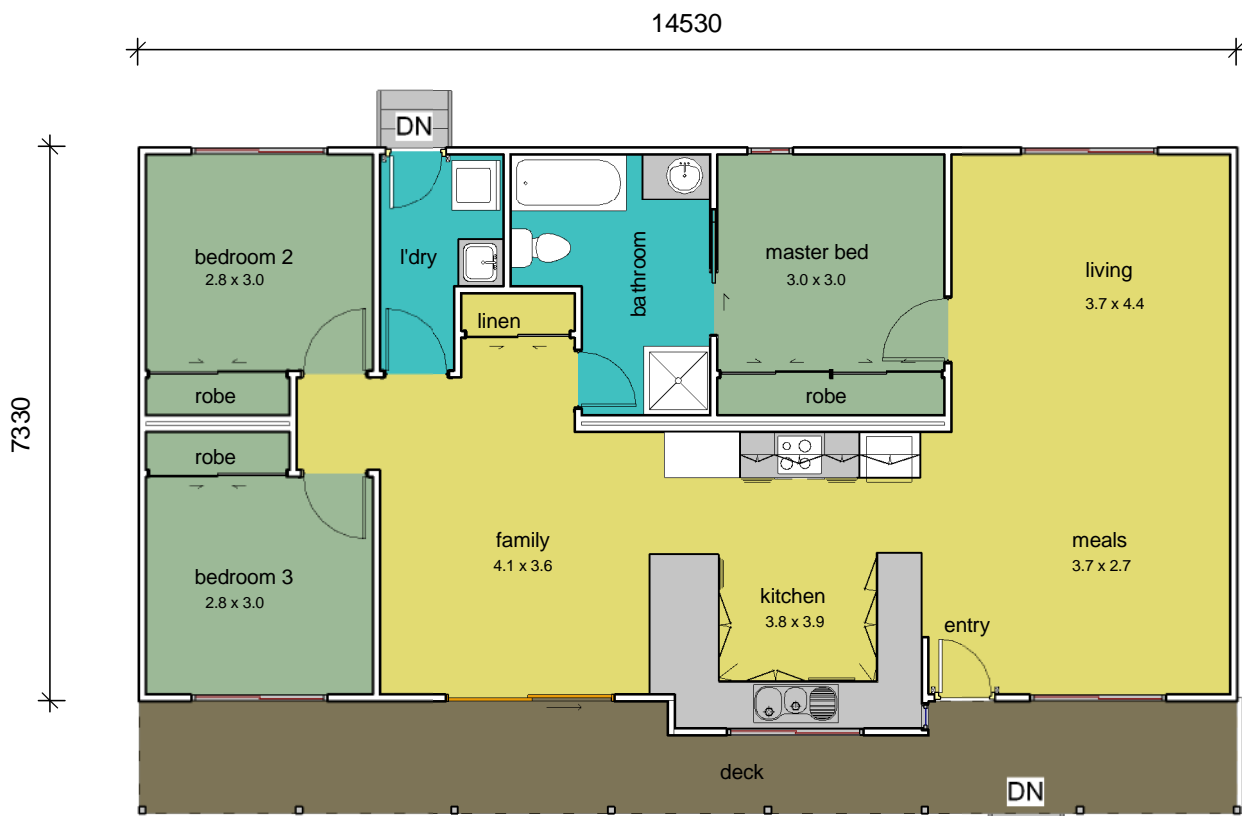

2

3D View 1

*Living 108m² (11.61Sqs)
Veranda 21m² (2.25Sqs)*

1

Ground Floor

1 : 100

535 Dallinger Rd
Lavington NSW 2640
Phone: 02 60252333
Mob: 0408252094
www.nelsonhomes.com.au

Copyright: Design Drawings & plans are subject to the copyright act 1968. Reproduction is prohibited without Nelson Homes PTY LTD Consent.

Little Murray

3 bedrooms

Sketch

Project number	Project Number
Date	Issue Date
Drawn by	Author
Checked by	Checker

A103

Scale 1 : 100